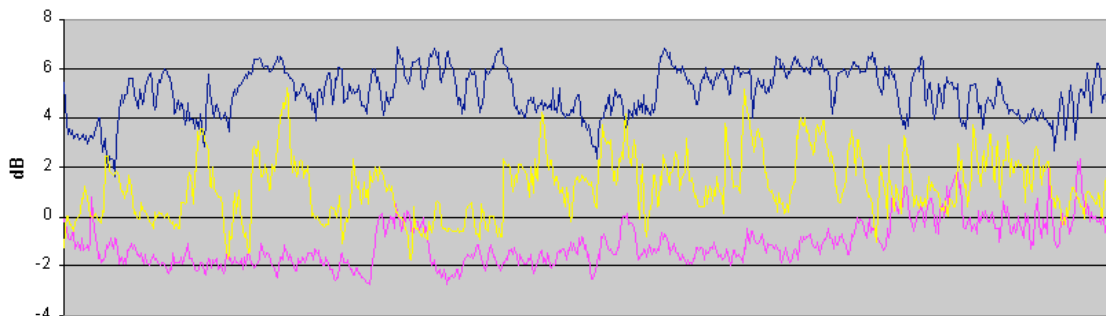

Broadcast Project Research

LDB ITU Loudness Meter/Adapter

- **Fit in-line with programme level meters.** Delivers a continuous 1kHz tone output at the mean loudness level.

- Backlit LCD meter displays loudness on a plus or minus 4dB scale.

- Simple low cost Logging software for 11 or 22 channels.
 - Gating for accurate dialogue level readings.
- Supplied with B WAV files of reference and test programme.
- Half-1U sized case, with matching 1U rack mounting shelf.
- AES/EBU and analogue inputs, ITU 1770 loudness algorithm.

Price guide GBP 820

.....Please note that these are Target Specifications and may be subject to change.....