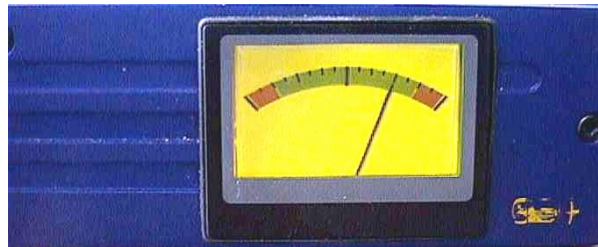

Broadcast Project Research

LDB ITU Loudness Meter/Adapter

- **Fit in-line with programme level meters.** Delivers a continuous 1kHz tone output at the mean loudness level.

- Backlit LCD meter displays loudness on a plus or minus 4dB scale.

- Simple low cost Logging software for 11 or 22 channels.
 - Gating for accurate dialogue level readings.
- Supplied with B WAV files of reference and test programme.
- Half-1U sized case, with matching 1U rack mounting shelf.
- AES/EBU and analogue inputs, ITU 1770 loudness algorithm.